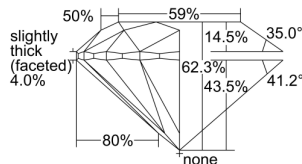

GIA®

FACSIMILE

GIA REPORT 7496732225

Verify this report at GIA.edu

GIA NATURAL DIAMOND DOSSIER®

June 24, 2024
GIA Report Number 7496732225
Shape and Cutting Style ..... Round Brilliant
Measurements ..... 5.16 - 5.19 x 3.23 mm

GRADING RESULTS

Carat Weight ..... 0.53 carat
Color Grade ..... D
Clarity Grade VS1
Cut Grade ..... Excellent

ADDITIONAL GRADING INFORMATION

Polish ..... Excellent
Symmetry ..... Excellent
Fluorescence ..... Medium Blue
Clarity Characteristics ..... Crystal
Inscription(s): GIA 7496732225

PROPORTIONS

Profile to actual proportions