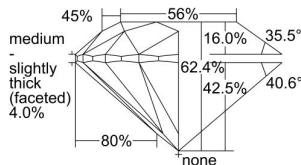

GIA®

FACSIMILE

GIA REPORT 7496735722

Verify this report at GIA.edu

GIA NATURAL DIAMOND DOSSIER®

June 24, 2024
GIA Report Number **7496735722**
Shape and Cutting Style ..... **Round Brilliant**
Measurements ..... **5.10 - 5.12 x 3.19 mm**

GRADING RESULTS

Carat Weight ..... **0.51 carat**
Color Grade ..... **F**
Clarity Grade **S11**
Cut Grade ..... **Excellent**

ADDITIONAL GRADING INFORMATION

Polish ..... **Excellent**
Symmetry ..... **Excellent**
Fluorescence ..... **Faint**
Clarity Characteristics ..... **Cloud, Crystal**
Inscription(s): **GIA 7496735722**

PROPORTIONS

Profile to actual proportions

GRADING SCALES

GIA COLOR SCALE

COLORED	D
	E
	F
	G
	H
	I
	J
NEAR COLORLESS	K
	L
Faint	M
	N
	O
	P
	Q
	R
	S
	T
	U
	V
	W
	X
	Y
Light	Z

GIA CLARITY SCALE

FLAWLESS	INTERNAL FLAWLESS	
		FLAWLESS
VERY VERY SLIGHTLY INCLUDED	VVS₁	
	VVS₂	
VERY SLIGHTLY INCLUDED	VS₁	
	VS₂	
SLIGHTLY INCLUDED	SI₁	
	SI₂	
INCLUDED	I₁	
	I₂	
	I₃	

GIA CUT SCALE

EXCELLENT
VERY GOOD
GOOD
FAIR
POOR