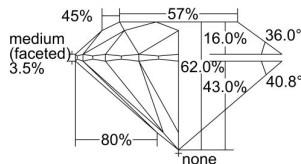

GIA®

FACSIMILE

GIA REPORT 7496755728

Verify this report at GIA.edu

GIA NATURAL DIAMOND DOSSIER®

June 26, 2024
GIA Report Number **7496755728**
Shape and Cutting Style ..... **Round Brilliant**
Measurements ..... **5.77 - 5.80 x 3.59 mm**

GRADING RESULTS

Carat Weight ..... **0.73 carat**
Color Grade ..... **G**
Clarity Grade **VVS2**
Cut Grade ..... **Excellent**

ADDITIONAL GRADING INFORMATION

Polish ..... **Excellent**
Symmetry ..... **Excellent**
Fluorescence ..... **Strong Blue**
Clarity Characteristics..... **Cloud, Needle, Pinpoint**
Inscription(s): **GIA 7496755728**

PROPORTIONS

Profile to actual proportions

GRADING SCALES

GIA COLOR SCALE	GIA CLARITY SCALE	GIA CUT SCALE
COLOURLESS D	FLAWLESS	EXCELLENT
E	INTERNALLY FLAWLESS	
F	VVS₁	VERY GOOD
G		
H	VVS₂	GOOD
I	VS₁	
J	VS₂	FAIR
K	SI₁	
L	SI₂	POOR
M	I₁	
N	I₂	
O	I₃	
P		
Q		
R		
S		
T		
U		
V		
W		
X		
Y		
Z