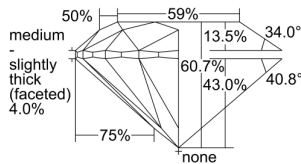

GIA®

FACSIMILE

GIA REPORT 7496758413

Verify this report at GIA.edu

GIA NATURAL DIAMOND DOSSIER®

July 01, 2024
GIA Report Number **7496758413**
Shape and Cutting Style ..... **Round Brilliant**
Measurements ..... **4.33 - 4.36 x 2.64 mm**

GRADING RESULTS

Carat Weight ..... **0.31 carat**
Color Grade ..... **G**
Clarity Grade **VVS2**
Cut Grade ..... **Excellent**

ADDITIONAL GRADING INFORMATION

Polish ..... **Excellent**
Symmetry ..... **Excellent**
Fluorescence ..... **None**
Clarity Characteristics ..... **Cloud, Pinpoint**
Inscription(s): **GIA 7496758413**

PROPORTIONS

Profile to actual proportions

GRADING SCALES

GIA COLOR SCALE

COLORLESS	D
	E
	F
	G
	H
	I
	J
NEAR COLORLESS	K
	L
Faint	M
	N
	O
	P
	Q
Very Light	R
	S
	T
	U
	V
	W
	X
	Y
Light	Z

GIA CLARITY SCALE

FLAWLESS	INTERNAL FLAWLESS	EXCELLENT	
VERY VERY SLIGHTLY INCLUDED	VVS₁	VERY GOOD	
	VVS₂		
VERY SLIGHTLY INCLUDED	VS₁	GOOD	
	VS₂		
SLIGHTLY INCLUDED	SI₁	FAIR	
	SI₂		
INCLUDED	I₁	POOR	
	I₂		
	I₃