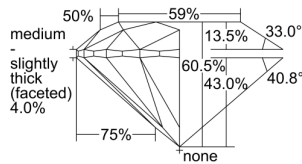

GIA®

FACSIMILE

GIA REPORT 7496764310

Verify this report at GIA.edu

GIA NATURAL DIAMOND DOSSIER®

June 27, 2024
GIA Report Number **7496764310**
Shape and Cutting Style ..... **Round Brilliant**
Measurements ..... **4.82 - 4.83 x 2.92 mm**

GRADING RESULTS

Carat Weight ..... **0.42 carat**
Color Grade ..... **D**
Clarity Grade **VS1**
Cut Grade ..... **Excellent**

ADDITIONAL GRADING INFORMATION

Polish ..... **Excellent**
Symmetry ..... **Excellent**
Fluorescence ..... **None**
Clarity Characteristics..... **Crystal, Feather, Pinpoint**
Inscription(s): **GIA 7496764310**

PROPORTIONS

Profile to actual proportions

GRADING SCALES

GIA COLOR SCALE	GIA CLARITY SCALE	GIA CUT SCALE	
D	FLAWLESS	EXCELLENT	
E	INTERNALLY FLAWLESS		
F		VVS₁	VERY GOOD
G	VVS₂		
H	VS₁	GOOD	
I	VS₂		
J	SI₁	FAIR	
K	SI₂		
L	I₁	POOR	
M			
N			
O	I₂		
P			
Q	I₃		
R			
S			
T			
U			
V			
W			
X			
Y			
Z