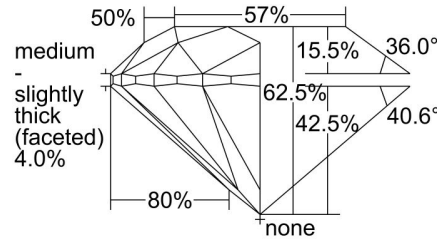

GIA NATURAL DIAMOND GRADING REPORT

June 27, 2024
 GIA Report Number 7496766713
 Shape and Cutting Style Round Brilliant
 Measurements 7.56 - 7.61 x 4.74 mm

GRADING RESULTS

Carat Weight 1.71 carat
 Color Grade I
 Clarity Grade VS1
 Cut Grade Excellent

ADDITIONAL GRADING INFORMATION

Polish Excellent
 Symmetry Excellent
 Fluorescence None
 Inscription(s): GIA 7496766713

Comments: Additional clouds are not shown. Pinpoints are not shown.

PROPORTIONS

Profile to actual proportions

CLARITY CHARACTERISTICS

KEY TO SYMBOLS*

 Cloud

* Red symbols denote internal characteristics (inclusions). Green or black symbols denote external characteristics (blemishes). Diagram is an approximate representation of the diamond, and symbols shown indicate type, position, and approximate size of clarity characteristics. All clarity characteristics may not be shown. Details of finish are not shown.