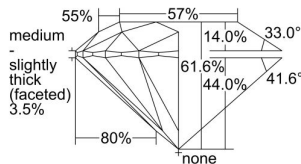

GIA®

FACSIMILE

GIA REPORT 7496768228

Verify this report at GIA.edu

GIA NATURAL DIAMOND DOSSIER®

July 01, 2024
GIA Report Number **7496768228**
Shape and Cutting Style ..... **Round Brilliant**
Measurements ..... **5.10 - 5.15 x 3.16 mm**

GRADING RESULTS

Carat Weight ..... **0.50 carat**
Color Grade ..... **I**
Clarity Grade **VS1**
Cut Grade ..... **Excellent**

ADDITIONAL GRADING INFORMATION

Polish ..... **Excellent**
Symmetry ..... **Excellent**
Fluorescence ..... **None**
Clarity Characteristics..... **Crystal, Cloud, Needle, Pinpoint**
Inscription(s): **GIA 7496768228**

PROPORTIONS

Profile to actual proportions

GRADING SCALES

GIA COLOR SCALE

COLORLESS	D
	E
	F
	G
	H
	I
	J
NEAR COLORLESS	K
	L
	M
	N
	O
	P
	Q
	R
	S
	T
	U
	V
	W
	X
	Y
	Z

GIA CLARITY SCALE

FLAWLESS	VERY VERY SLIGHTLY INCLUDED	VVS₁	
			VVS₂
INTERNALLY FLAWLESS	VERY SLIGHTLY INCLUDED	VS₁	
		VS₂	
SLIGHTLY INCLUDED	INCLUDED	SI₁	
		SI₂	
INCLUDED		I₁	
		I₂	
		I₃	

GIA CUT SCALE

EXCELLENT
VERY GOOD
GOOD
FAIR
POOR