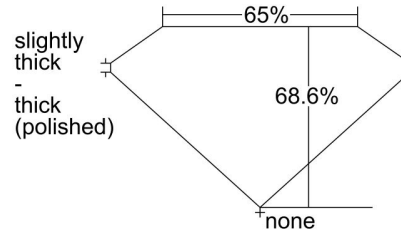

GIA NATURAL DIAMOND GRADING REPORT

July 02, 2024
 GIA Report Number 7496768892
 Shape and Cutting Style Square Emerald Cut
 Measurements 5.48 x 5.47 x 3.76 mm

GRADING RESULTS

Carat Weight 1.01 carat
 Color Grade I
 Clarity Grade VS1

ADDITIONAL GRADING INFORMATION

Polish Excellent
 Symmetry Excellent
 Fluorescence None
 Inscription(s): GIA 7496768892

Comments: Additional clouds are not shown. Pinpoints are not shown.

PROPORTIONS

Profile not to actual proportions

CLARITY CHARACTERISTICS

KEY TO SYMBOLS*

- Crystal
- ⊗ Cloud
- ∖ Needle

* Red symbols denote internal characteristics (inclusions). Green or black symbols denote external characteristics (blemishes). Diagram is an approximate representation of the diamond, and symbols shown indicate type, position, and approximate size of clarity characteristics. All clarity characteristics may not be shown. Details of finish are not shown.