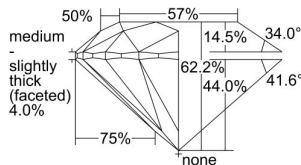

GIA®

FACSIMILE

GIA REPORT 7496772825

Verify this report at GIA.edu

GIA NATURAL DIAMOND DOSSIER®

June 27, 2024
GIA Report Number 7496772825
Shape and Cutting Style ..... Round Brilliant
Measurements ..... 4.52 - 4.55 x 2.82 mm

GRADING RESULTS

Carat Weight ..... 0.35 carat
Color Grade ..... H
Clarity Grade VS1
Cut Grade ..... Excellent

ADDITIONAL GRADING INFORMATION

Polish ..... Excellent
Symmetry ..... Excellent
Fluorescence ..... Faint
Clarity Characteristics..... Crystal, Pinpoint
Inscription(s): GIA 7496772825

PROPORTIONS

Profile to actual proportions

GRADING SCALES

GIA COLOR SCALE	GIA CLARITY SCALE	GIA CUT SCALE	
D	FLAWLESS	EXCELLENT	
E	INTERNALLY FLAWLESS		
F		VVS₁	VERY GOOD
G	VVS₂		
H	VS₁	GOOD	
I	VS₂		
J	SI₁	FAIR	
K	SI₂		
L	I₁	POOR	
M	I₂		
N	I₃		
O			
P			
Q			
R			
S			
T			
U			
V			
W			
X			
Y			
Z