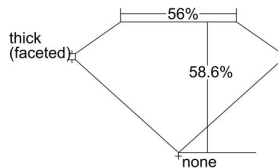

GIA®

FACSIMILE

GIA REPORT

7496775538

Verify this report at GIA.edu

GIA NATURAL DIAMOND DOSSIER®

June 28, 2024
GIA Report Number **7496775538**
Shape and Cutting Style ..... **Marquise Brilliant**
Measurements ..... **8.64 x 4.14 x 2.43 mm**

GRADING RESULTS

Carat Weight ..... **0.50 carat**
Color Grade ..... **F**
Clarity Grade ..... **Internally Flawless**

ADDITIONAL GRADING INFORMATION

Polish ..... **Excellent**
Symmetry ..... **Excellent**
Fluorescence ..... **None**
Clarity Characteristics..... **Minor Details of Polish**
Inscription(s): **GIA 7496775538**

PROPORTIONS

Profile not to actual proportions

GRADING SCALES

GIA COLOR SCALE		GIA CLARITY SCALE			
COLORLESS	D	VERY VERY SLIGHTLY INCLUDED	FLAWLESS		
	E		INTERNALLY FLAWLESS		
	F		VVS₁		
	NEAR COLORLESS	G	VVS₂		
		H	VERY SLIGHTLY INCLUDED	VS₁	
		I		VS₂	
		FAINT	J	SLIGHTLY INCLUDED	SI₁
			K		SI₂
	L		INCLUDED		I₁
	M			I₂	
VERT LIGHT	N		INCLUDED	I₃	
	O				
	P				
	Q				
	R				
LIGHT	S				
	T				
	U				
	V				
	W				
X					
Y					
Z