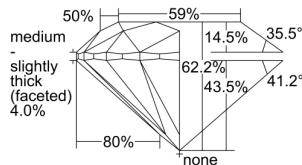

GIA®

FACSIMILE

GIA REPORT 7496777409

Verify this report at GIA.edu

GIA NATURAL DIAMOND DOSSIER®

June 27, 2024
GIA Report Number **7496777409**
Shape and Cutting Style ..... **Round Brilliant**
Measurements ..... **5.21 - 5.25 x 3.25 mm**

GRADING RESULTS

Carat Weight ..... **0.55 carat**
Color Grade ..... **G**
Clarity Grade **VS1**
Cut Grade ..... **Excellent**

ADDITIONAL GRADING INFORMATION

Polish ..... **Excellent**
Symmetry ..... **Excellent**
Fluorescence ..... **None**
Clarity Characteristics..... **Crystal, Needle, Pinpoint**
Inspection(s): **GIA 7496777409**

PROPORTIONS

Profile to actual proportions

GRADING SCALES

GIA COLOR SCALE	GIA CLARITY SCALE	GIA CUT SCALE	
D	FLAWLESS	EXCELLENT	
E	INTERNALLY FLAWLESS		
F		VVS₁	VERY GOOD
G	VVS₂		
H	VS₁	GOOD	
I	VS₂		
J	SI₁	FAIR	
K	SI₂		
L	I₁	POOR	
M	I₂		
N	I₃		
O			
P			
Q			
R			
S			
T			
U			
V			
W			
X			
Y			
Z