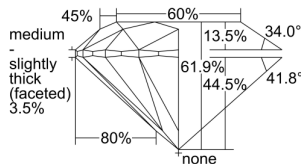

GIA®

FACSIMILE

GIA REPORT 7496783199

Verify this report at GIA.edu

GIA NATURAL DIAMOND DOSSIER®

June 28, 2024
GIA Report Number 7496783199
Shape and Cutting Style ..... Round Brilliant
Measurements ..... 4.34 - 4.37 x 2.70 mm

GRADING RESULTS

Carat Weight ..... 0.31 carat
Color Grade ..... E
Clarity Grade VS1
Cut Grade ..... Excellent

ADDITIONAL GRADING INFORMATION

Polish ..... Excellent
Symmetry ..... Excellent
Fluorescence ..... Faint
Clarity Characteristics ..... Feather, Pinpoint
Inscription(s): GIA 7496783199

PROPORTIONS

Profile to actual proportions

GRADING SCALES

GIA COLOR SCALE	GIA CLARITY SCALE	GIA CUT SCALE	
D	FLAWLESS	EXCELLENT	
E	INTERNALLY FLAWLESS		
F		VVS₁	VERY GOOD
G	VVS₂		
H	VS₁	GOOD	
I	VS₂		
J	SI₁	FAIR	
K	SI₂		
L	I₁	POOR	
M	I₂		
N	I₃		
O			
P			
Q			
R			
S			
T			
U			
V			
W			
X			
Y			
Z