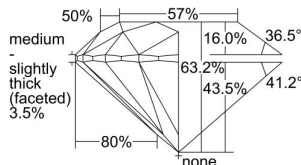

GIA®

FACSIMILE

GIA REPORT

7496784356

Verify this report at GIA.edu

GIA NATURAL DIAMOND DOSSIER®

June 28, 2024
GIA Report Number **7496784356**
Shape and Cutting Style ..... **Round Brilliant**
Measurements ..... **4.24 - 4.27 x 2.69 mm**

GRADING RESULTS

Carat Weight ..... **0.30 carat**
Color Grade ..... **D**
Clarity Grade **S11**
Cut Grade ..... **Excellent**

ADDITIONAL GRADING INFORMATION

Polish ..... **Excellent**
Symmetry ..... **Excellent**
Fluorescence ..... **None**
Clarity Characteristics ..... **Crystal**
Inscription(s): **GIA 7496784356**

PROPORTIONS

Profile to actual proportions