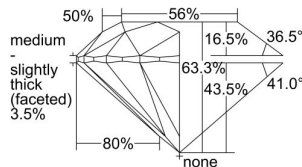

GIA®

FACSIMILE

GIA REPORT

7496790680

Verify this report at GIA.edu

GIA NATURAL DIAMOND DOSSIER®

June 28, 2024
GIA Report Number **7496790680**
Shape and Cutting Style ..... **Round Brilliant**
Measurements ..... **5.61 - 5.64 x 3.56 mm**

GRADING RESULTS

Carat Weight ..... **0.70 carat**
Color Grade ..... **D**
Clarity Grade **VS1**
Cut Grade ..... **Excellent**

ADDITIONAL GRADING INFORMATION

Polish ..... **Excellent**
Symmetry ..... **Excellent**
Fluorescence ..... **Faint**
Clarity Characteristics..... **Cloud, Indented Natural**
Inscription(s): **GIA 7496790680**

PROPORTIONS

Profile to actual proportions

GRADING SCALES

GIA COLOR SCALE	GIA CLARITY SCALE	GIA CUT SCALE
D	FLAWLESS	EXCELLENT
E	FLAWLESS	
F	INTERNALLY FLAWLESS	VERY GOOD
G	FLAWLESS	
H	VVS₁	GOOD
I	VVS₂	
J	VS₁	FAIR
K	VS₂	
L	SI₁	POOR
M	SI₂	
N	I₁	
O	I₂	
P	I₃	
Q		
R		
S		
T		
U		
V		
W		
X		
Y		
Z