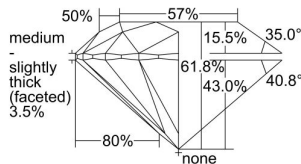

GIA®

FACSIMILE

GIA REPORT

7496801486

Verify this report at GIA.edu

GIA NATURAL DIAMOND DOSSIER®

July 01, 2024
GIA Report Number **7496801486**
Shape and Cutting Style ..... **Round Brilliant**
Measurements ..... **5.08 - 5.11 x 3.15 mm**

GRADING RESULTS

Carat Weight ..... **0.50 carat**
Color Grade ..... **G**
Clarity Grade **S11**
Cut Grade ..... **Excellent**

ADDITIONAL GRADING INFORMATION

Polish ..... **Excellent**
Symmetry ..... **Excellent**
Fluorescence ..... **None**
Clarity Characteristics ..... **Feather**
Inscription(s): **GIA 7496801486**

PROPORTIONS

Profile to actual proportions