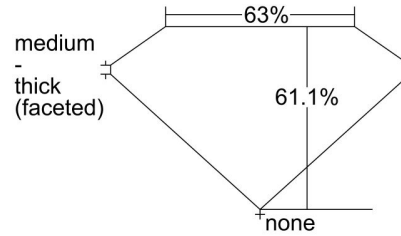

GIA NATURAL DIAMOND GRADING REPORT

July 04, 2024
GIA Report Number 7496803330
Shape and Cutting Style Pear Brilliant
Measurements 11.32 x 7.02 x 4.29 mm

GRADING RESULTS

Carat Weight 2.01 carat
Color Grade G
Clarity Grade S11

Profile not to actual proportions

CLARITY CHARACTERISTICS

KEY TO SYMBOLS*

- Twinning Wisp
- Feather

* Red symbols denote internal characteristics (inclusions). Green or black symbols denote external characteristics (blemishes). Diagram is an approximate representation of the diamond, and symbols shown indicate type, position, and approximate size of clarity characteristics. All clarity characteristics may not be shown. Details of finish are not shown.