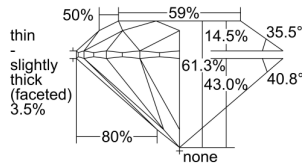

GIA®

FACSIMILE

GIA REPORT

7496804307

Verify this report at GIA.edu

GIA NATURAL DIAMOND DOSSIER®

July 16, 2024
GIA Report Number **7496804307**
Shape and Cutting Style ..... **Round Brilliant**
Measurements ..... **5.40 - 5.44 x 3.32 mm**

GRADING RESULTS

Carat Weight ..... **0.60 carat**
Color Grade ..... **G**
Clarity Grade **S12**
Cut Grade ..... **Excellent**

ADDITIONAL GRADING INFORMATION

Polish ..... **Excellent**
Symmetry ..... **Excellent**
Fluorescence ..... **None**
Clarity Characteristics ..... **Cloud, Crystal**
Inscription(s): **GIA 7496804307**

PROPORTIONS

Profile to actual proportions

GRADING SCALES

GIA COLOR SCALE

COLORED	D
	E
	F
	G
	H
	I
	J
NEAR COLORLESS	K
	L
	M
	N
	O
	P
	Q
	R
	S
	T
	U
	V
	W
	X
	Y
	Z

GIA CLARITY SCALE

VERY VERY SLIGHTLY INCLUDED	FLAWLESS
	INTERNALLY FLAWLESS
VERY SLIGHTLY INCLUDED	VVS₁
	VVS₂
SLIGHTLY INCLUDED	VS₁
	VS₂
INCLUDED	I₁
	I₂
	I₃

GIA CUT SCALE

EXCELLENT
VERY GOOD
GOOD
FAIR
POOR