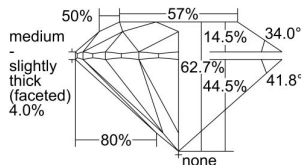

GIA®

FACSIMILE

GIA REPORT

7496805844

Verify this report at GIA.edu

GIA NATURAL DIAMOND DOSSIER®

July 02, 2024
GIA Report Number **7496805844**
Shape and Cutting Style ..... **Round Brilliant**
Measurements ..... **5.79 - 5.82 x 3.64 mm**

GRADING RESULTS

Carat Weight ..... **0.75 carat**
Color Grade ..... **G**
Clarity Grade **VS1**
Cut Grade ..... **Excellent**

ADDITIONAL GRADING INFORMATION

Polish ..... **Excellent**
Symmetry ..... **Excellent**
Fluorescence ..... **Strong Blue**
Clarity Characteristics..... **Crystal, Needle, Pinpoint**
Inscription(s): **GIA 7496805844**

PROPORTIONS

Profile to actual proportions

GRADING SCALES

GIA COLOR SCALE

COLORESS	D
	E
	F
	G
	H
	I
	J
NEAR COLORESS	K
	L
FAINT	M
	N
	O
	P
VERY LIGHT	Q
	R
	S
	T
	U
	V
	W
	X
	Y
LIGHT	Z

GIA CLARITY SCALE

VERY VERY SLIGHTLY INCLUDED	FLAWLESS
	INTERNALLY FLAWLESS
VERY SLIGHTLY INCLUDED	VVS₁
	VVS₂
SLIGHTLY INCLUDED	VS₁
	VS₂
INCLUDED	SI₁
	SI₂
	I₁
	I₂
	I₃

GIA CUT SCALE

EXCELLENT
VERY GOOD
GOOD
FAIR
POOR