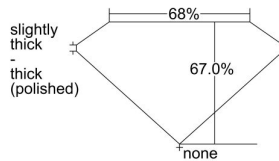

GIA®

FACSIMILE

GIA REPORT 7496806795

Verify this report at GIA.edu

GIA NATURAL DIAMOND DOSSIER®

July 03, 2024
GIA Report Number **7496806795**
Shape and Cutting Style ..... **Rectangular Step Cut**
Measurements ..... **8.26 x 3.85 x 2.58 mm**

GRADING RESULTS

Carat Weight ..... **0.90 carat**
Color Grade ..... **D**
Clarity Grade **VS1**

ADDITIONAL GRADING INFORMATION

Polish ..... **Excellent**
Symmetry ..... **Excellent**
Fluorescence ..... **None**
Clarity Characteristics ..... **Crystal**
Inscription(s): **GIA 7496806795**

PROPORTIONS

Profile not to actual proportions

GRADING SCALES

GIA COLOR SCALE		GIA CLARITY SCALE			
COLORLESS	D	VERY VERY SLIGHTLY INCLUDED	FLAWLESS		
	E		INTERNALLY FLAWLESS		
	F	VERY SLIGHTLY INCLUDED	VVS₁		
	G		VVS₂		
	H		VS₁		
	NEAR COLORLESS	I	SLIGHTLY INCLUDED	VS₂	
		J		SI₁	
		FAINT	K	INCLUDED	SI₂
			L		I₁
			M		I₂
VERT LIGHT	N	INCLUDED	I₃		
	O				
	P				
	Q				
	R				
LIGHT	S				
	T				
	U				
	V				
	W				
	X				
	Y				
	Z