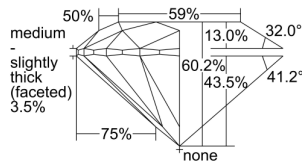

GIA®

FACSIMILE

GIA REPORT

7496813207

Verify this report at GIA.edu

GIA NATURAL DIAMOND DOSSIER®

July 02, 2024
GIA Report Number **7496813207**
Shape and Cutting Style ..... **Round Brilliant**
Measurements ..... **5.77 - 5.79 x 3.48 mm**

GRADING RESULTS

Carat Weight ..... **0.71 carat**
Color Grade ..... **G**
Clarity Grade **VS2**
Cut Grade ..... **Excellent**

ADDITIONAL GRADING INFORMATION

Polish ..... **Excellent**
Symmetry ..... **Excellent**
Fluorescence ..... **None**
Clarity Characteristics..... **Cloud, Crystal, Feather**
Inscription(s): **GIA 7496813207**

PROPORTIONS

Profile to actual proportions

GRADING SCALES

GIA COLOR SCALE	GIA CLARITY SCALE	GIA CUT SCALE
D	FLAWLESS	EXCELLENT
E	FLAWLESS	
F	INTERNALLY FLAWLESS	VERY GOOD
G	FLAWLESS	
H	VVS₁	GOOD
I	VVS₂	
J	VS₁	FAIR
K	VS₂	
L	SI₁	POOR
M	SI₂	
N	I₁	
O	I₂	
P	I₃	
Q		
R		
S		
T		
U		
V		
W		
X		
Y		
Z