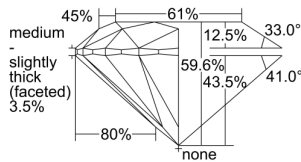

GIA®

FACSIMILE

GIA REPORT 7496820292

Verify this report at GIA.edu

GIA NATURAL DIAMOND DOSSIER®

July 03, 2024
GIA Report Number **7496820292**
Shape and Cutting Style ..... **Round Brilliant**
Measurements ..... **4.34 - 4.37 x 2.59 mm**

GRADING RESULTS

Carat Weight ..... **0.30 carat**
Color Grade ..... **H**
Clarity Grade **VVS2**
Cut Grade ..... **Excellent**

ADDITIONAL GRADING INFORMATION

Polish ..... **Excellent**
Symmetry ..... **Excellent**
Fluorescence ..... **Faint**
Clarity Characteristics ..... **Pinpoint**
Inscription(s): **GIA 7496820292**

PROPORTIONS

Profile to actual proportions

GRADING SCALES

GIA COLOR SCALE	GIA CLARITY SCALE	GIA CUT SCALE
D	FLAWLESS	EXCELLENT
E	FLAWLESS	
F	INTERNALLY FLAWLESS	VERY GOOD
G	VVS₁	
H	VVS₂	GOOD
I	VS₁	
J	VS₂	FAIR
K	SI₁	
L	SI₂	POOR
M	I₁	
N	I₂	
O	I₃	
P		
Q		
R		
S		
T		
U		
V		
W		
X		
Y		
Z