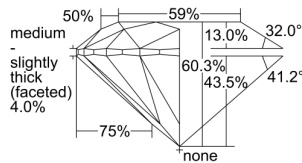

GIA®

FACSIMILE

GIA REPORT

7496820322

Verify this report at GIA.edu

GIA NATURAL DIAMOND DOSSIER®

July 03, 2024
GIA Report Number **7496820322**
Shape and Cutting Style ..... **Round Brilliant**
Measurements ..... **4.57 - 4.59 x 2.76 mm**

GRADING RESULTS

Carat Weight ..... **0.35 carat**
Color Grade ..... **F**
Clarity Grade **VVS2**
Cut Grade ..... **Excellent**

ADDITIONAL GRADING INFORMATION

Polish ..... **Excellent**
Symmetry ..... **Excellent**
Fluorescence ..... **None**
Clarity Characteristics..... **Pinpoint, Cloud**
Inscription(s): **GIA 7496820322**

PROPORTIONS

Profile to actual proportions

GRADING SCALES

GIA COLOR SCALE	GIA CLARITY SCALE	GIA CUT SCALE
D	FLAWLESS	EXCELLENT
E	FLAWLESS	
F	INTERNALLY FLAWLESS	VERY GOOD
G	FLAWLESS	
H	VVS₁	GOOD
I	VVS₂	
J	VS₁	FAIR
K	VS₂	
L	SI₁	POOR
M	SI₂	
N	I₁	
O	I₂	
P	I₃	
Q		
R		
S		
T		
U		
V		
W		
X		
Y		
Z