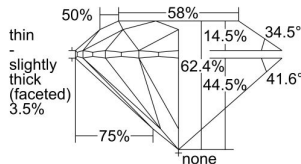

GIA®

FACSIMILE

GIA REPORT 7496823829

Verify this report at GIA.edu

GIA NATURAL DIAMOND DOSSIER®

July 09, 2024
GIA Report Number **7496823829**
Shape and Cutting Style ..... **Round Brilliant**
Measurements ..... **4.33 - 4.36 x 2.71 mm**

GRADING RESULTS

Carat Weight ..... **0.31 carat**
Color Grade ..... **D**
Clarity Grade **VS1**
Cut Grade ..... **Excellent**

ADDITIONAL GRADING INFORMATION

Polish ..... **Excellent**
Symmetry ..... **Excellent**
Fluorescence ..... **Faint**
Clarity Characteristics ..... **Crystal**
Inscription(s): **GIA 7496823829**

PROPORTIONS

Profile to actual proportions

GRADING SCALES

GIA COLOR SCALE	GIA CLARITY SCALE	GIA CUT SCALE
D	FLAWLESS	EXCELLENT
E	FLAWLESS	
F	INTERNALLY FLAWLESS	VERY GOOD
G	FLAWLESS	
H	VVS₁	GOOD
I	VVS₂	
J	VS₁	FAIR
K	VS₂	
L	SI₁	POOR
M	SI₂	
N	I₁	
O	I₂	
P	I₃	
Q		
R		
S		
T		
U		
V		
W		
X		
Y		
Z