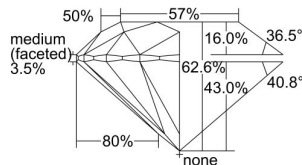

GIA®

FACSIMILE

GIA REPORT

7496837014

Verify this report at GIA.edu

GIA NATURAL DIAMOND DOSSIER®

July 04, 2024
GIA Report Number **7496837014**
Shape and Cutting Style ..... **Round Brilliant**
Measurements ..... **4.89 - 4.92 x 3.07 mm**

GRADING RESULTS

Carat Weight ..... **0.45 carat**
Color Grade ..... **G**
Clarity Grade **VVS2**
Cut Grade ..... **Excellent**

ADDITIONAL GRADING INFORMATION

Polish ..... **Excellent**
Symmetry ..... **Excellent**
Fluorescence ..... **None**
Clarity Characteristics ..... **Pinpoint**
Inscription(s): **GIA 7496837014**

PROPORTIONS

Profile to actual proportions

GRADING SCALES

GIA COLOR SCALE

COLORESS	D
	E
	F
	G
	H
	I
NEAR COLORESS	J
	K
	L
FAIN	M
	N
	O
	P
	Q
VERY LIGHT	R
	S
	T
	U
	V
	W
	X
	Y
LIGHT	Z

GIA CLARITY SCALE

	FLAWLESS
	INTERNALLY FLAWLESS
VERY VERY SLIGHTLY INCLUDED	VVS₁
	VVS₂
VERY SLIGHTLY INCLUDED	VS₁
	VS₂
SLIGHTLY INCLUDED	SI₁
	SI₂
	I₁
	I₂
INCLUDED	I₃

GIA CUT SCALE

	EXCELLENT
	VERY GOOD
	GOOD
	FAIR
	POOR