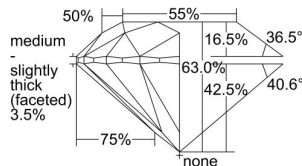

GIA®

FACSIMILE

GIA REPORT

7496840092

Verify this report at GIA.edu

GIA NATURAL DIAMOND DOSSIER®

July 04, 2024
GIA Report Number **7496840092**
Shape and Cutting Style ..... **Round Brilliant**
Measurements ..... **4.86 - 4.89 x 3.07 mm**

GRADING RESULTS

Carat Weight ..... **0.45 carat**
Color Grade ..... **D**
Clarity Grade **VVS1**
Cut Grade ..... **Excellent**

ADDITIONAL GRADING INFORMATION

Polish ..... **Excellent**
Symmetry ..... **Excellent**
Fluorescence ..... **Medium Blue**
Clarity Characteristics ..... **Pinpoint**
Inscription(s): **GIA 7496840092**

PROPORTIONS

Profile to actual proportions

GRADING SCALES

GIA COLOR SCALE

COLORLESS	D
	E
	F
	G
	H
	I
	J
NEAR COLORLESS	K
	L
Faint	M
	N
	O
	P
Very Light	Q
	R
	S
	T
	U
	V
Light	W
	X
	Y
	Z

GIA CLARITY SCALE

FLAWLESS	VERY VERY SLIGHTLY INCLUDED	VVS₁	
			VVS₂
INTERNALLY FLAWLESS	VERY SLIGHTLY INCLUDED	VS₁	
		VS₂	
SLIGHTLY INCLUDED	SLIGHTLY INCLUDED	SI₁	
		SI₂	
INCLUDED	INCLUDED	I₁	
		I₂	
		I₃	

GIA CUT SCALE

EXCELLENT	VERY GOOD	GOOD	FAIR	POOR