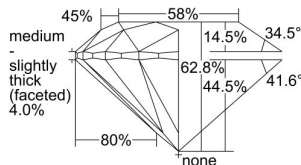

GIA®

FACSIMILE

GIA REPORT 7496842941

Verify this report at GIA.edu

GIA NATURAL DIAMOND DOSSIER®

July 11, 2024
GIA Report Number **7496842941**
Shape and Cutting Style ..... **Round Brilliant**
Measurements ..... **4.61 - 4.64 x 2.90 mm**

GRADING RESULTS

Carat Weight ..... **0.38 carat**
Color Grade ..... **G**
Clarity Grade **VS1**
Cut Grade ..... **Excellent**

ADDITIONAL GRADING INFORMATION

Polish ..... **Very Good**
Symmetry ..... **Excellent**
Fluorescence ..... **None**
Clarity Characteristics..... **Cloud, Pinpoint**
Inscription(s): **GIA 7496842941**

PROPORTIONS

Profile to actual proportions