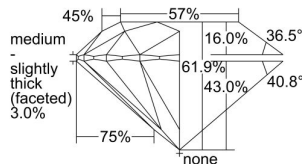

GIA®

FACSIMILE

GIA REPORT

7496843706

Verify this report at GIA.edu

GIA NATURAL DIAMOND DOSSIER®

July 05, 2024
GIA Report Number **7496843706**
Shape and Cutting Style ..... **Round Brilliant**
Measurements ..... **4.49 - 4.53 x 2.79 mm**

GRADING RESULTS

Carat Weight ..... **0.35 carat**
Color Grade ..... **F**
Clarity Grade **VVS2**
Cut Grade ..... **Excellent**

ADDITIONAL GRADING INFORMATION

Polish ..... **Excellent**
Symmetry ..... **Excellent**
Fluorescence ..... **None**
Clarity Characteristics ..... **Pinpoint**
Inscription(s): **GIA 7496843706**

PROPORTIONS

Profile to actual proportions

GRADING SCALES

GIA COLOR SCALE	GIA CLARITY SCALE	GIA CUT SCALE	
D	FLAWLESS	EXCELLENT	
E	INTERNALLY FLAWLESS		
F		VVS₁	VERY GOOD
G	VVS₂		
H	VS₁	GOOD	
I	VS₂		
J	SI₁	FAIR	
K	SI₂		
L	I₁	POOR	
M	I₂		
N	I₃		
O			
P			
Q			
R			
S			
T			
U			
V			
W			
X			
Y			
Z