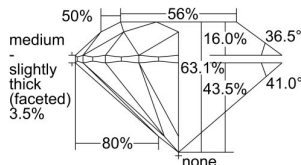

GIA®

FACSIMILE

GIA REPORT 7496847085

Verify this report at GIA.edu

GIA NATURAL DIAMOND DOSSIER®

July 08, 2024
GIA Report Number **7496847085**
Shape and Cutting Style ..... **Round Brilliant**
Measurements ..... **4.90 - 4.94 x 3.11 mm**

GRADING RESULTS

Carat Weight ..... **0.46 carat**
Color Grade ..... **F**
Clarity Grade **S11**
Cut Grade ..... **Excellent**

ADDITIONAL GRADING INFORMATION

Polish ..... **Excellent**
Symmetry ..... **Excellent**
Fluorescence ..... **None**
Clarity Characteristics..... **Cloud, Crystal, Feather**
Inscription(s): **GIA 7496847085**

PROPORTIONS

Profile to actual proportions

GRADING SCALES

GIA COLOR SCALE

COLOREDNESS	D
	E
	F
	G
	H
	I
	J
NEAR COLORLESS	K
	L
Faint	M
	N
	O
	P
Very Light	Q
	R
	S
	T
	U
	V
Light	W
	X
	Y
	Z

GIA CLARITY SCALE

VERY VERY SLIGHTLY INCLUDED	FLAWLESS
	INTERNALLY FLAWLESS
VERY SLIGHTLY INCLUDED	VVS₁
	VVS₂
SLIGHTLY INCLUDED	VS₁
	VS₂
INCLUDED	S1₁
	S1₂
	I₁
	I₂
	I₃

GIA CUT SCALE

EXCELLENT	VERY GOOD	GOOD	FAIR	POOR