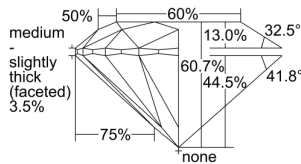

GIA®

FACSIMILE

GIA REPORT

7496847722

Verify this report at GIA.edu

GIA NATURAL DIAMOND DOSSIER®

July 05, 2024
GIA Report Number **7496847722**
Shape and Cutting Style ..... **Round Brilliant**
Measurements ..... **5.16 - 5.19 x 3.15 mm**

GRADING RESULTS

Carat Weight ..... **0.51 carat**
Color Grade ..... **I**
Clarity Grade **VVS1**
Cut Grade ..... **Excellent**

ADDITIONAL GRADING INFORMATION

Polish ..... **Excellent**
Symmetry ..... **Excellent**
Fluorescence ..... **None**
Clarity Characteristics ..... **Pinpoint**
Inscription(s): **GIA 7496847722**

PROPORTIONS

Profile to actual proportions

GRADING SCALES

GIA COLOR SCALE	GIA CLARITY SCALE	GIA CUT SCALE	
D	FLAWLESS	EXCELLENT	
E	INTERNALLY FLAWLESS		
F		VVS₁	VERY GOOD
G	VVS₂		
H	VS₁	GOOD	
I	VS₂		
J	SI₁	FAIR	
K	SI₂		
L	I₁	POOR	
M	I₂		
N	I₃		
O			
P			
Q			
R			
S			
T			
U			
V			
W			
X			
Y			
Z