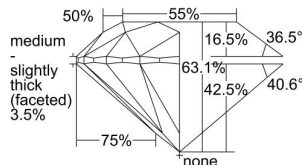

GIA®

FACSIMILE

GIA REPORT 7496852283

Verify this report at GIA.edu

GIA NATURAL DIAMOND DOSSIER®

July 08, 2024
GIA Report Number **7496852283**
Shape and Cutting Style ..... **Round Brilliant**
Measurements ..... **4.78 - 4.81 x 3.03 mm**

GRADING RESULTS

Carat Weight ..... **0.43 carat**
Color Grade ..... **E**
Clarity Grade **S11**
Cut Grade ..... **Excellent**

ADDITIONAL GRADING INFORMATION

Polish ..... **Excellent**
Symmetry ..... **Excellent**
Fluorescence ..... **Faint**
Clarity Characteristics ..... **Cloud**
Inscription(s): **GIA 7496852283**

PROPORTIONS

Profile to actual proportions

GRADING SCALES

GIA COLOR SCALE

COLORLESS	D
	E
	F
	G
	H
	I
	J
NEAR COLORLESS	K
	L
Faint	M
	N
	O
	P
Very Light	Q
	R
	S
	T
	U
	V
Light	W
	X
	Y
	Z

GIA CLARITY SCALE

FLAWLESS	INTERNAL FLAWLESS	
VVS₁	VVS₂	
VS₁	VS₂	
S1₁	S1₂	
I₁	I₂	
I₃		

GIA CUT SCALE

EXCELLENT
VERY GOOD
GOOD
FAIR
POOR