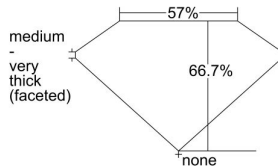

GIA®

FACSIMILE

GIA REPORT

7496853871

Verify this report at GIA.edu

GIA NATURAL DIAMOND DOSSIER®

July 05, 2024
GIA Report Number **7496853871**
Shape and Cutting Style ..... **Pear Brilliant**
Measurements ..... **6.74 x 3.97 x 2.65 mm**

GRADING RESULTS

Carat Weight ..... **0.43 carat**
Color Grade ..... **H**
Clarity Grade **S12**

ADDITIONAL GRADING INFORMATION

Polish ..... **Very Good**
Symmetry ..... **Excellent**
Fluorescence ..... **None**
Clarity Characteristics..... **Crystal, Cloud, Feather**
Inscription(s): **GIA 7496853871**

PROPORTIONS

Profile not to actual proportions

GRADING SCALES

GIA COLOR SCALE		GIA CLARITY SCALE			
COLORLESS	D	VERY VERY SLIGHTLY INCLUDED	FLAWLESS		
	E		INTERNALLY FLAWLESS		
	F	VERY SLIGHTLY INCLUDED	VVS₁		
	G		VVS₂		
	H		VS₁		
	NEAR COLORLESS	I	SLIGHTLY INCLUDED	VS₂	
		J		S1₁	
		FAINT	K	INCLUDED	S1₂
			L		I₁
			M		I₂
VERT LIGHT	N	LIGHT	I₃		
	O				
	P				
	Q				
	R