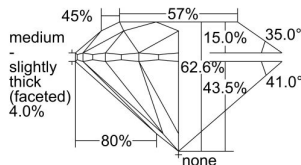

GIA®

FACSIMILE

GIA REPORT 7496857273

Verify this report at GIA.edu

GIA NATURAL DIAMOND DOSSIER®

July 09, 2024
GIA Report Number **7496857273**
Shape and Cutting Style ..... **Round Brilliant**
Measurements ..... **4.70 - 4.72 x 2.95 mm**

GRADING RESULTS

Carat Weight ..... **0.40 carat**
Color Grade ..... **G**
Clarity Grade **S12**
Cut Grade ..... **Excellent**

ADDITIONAL GRADING INFORMATION

Polish ..... **Very Good**
Symmetry ..... **Excellent**
Fluorescence ..... **None**
Clarity Characteristics..... **Twinning Wisp, Cloud**
Inscription(s): **GIA 7496857273**

PROPORTIONS

Profile to actual proportions