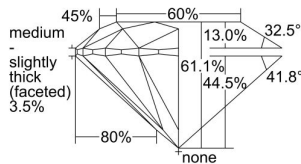

GIA®

FACSIMILE

GIA REPORT

7496865356

Verify this report at GIA.edu

GIA NATURAL DIAMOND DOSSIER®

July 09, 2024
GIA Report Number **7496865356**
Shape and Cutting Style ..... **Round Brilliant**
Measurements ..... **3.85 - 3.88 x 2.36 mm**

GRADING RESULTS

Carat Weight ..... **0.21 carat**
Color Grade ..... **H**
Clarity Grade **VS1**
Cut Grade ..... **Excellent**

ADDITIONAL GRADING INFORMATION

Polish ..... **Excellent**
Symmetry ..... **Excellent**
Fluorescence ..... **None**
Clarity Characteristics..... **Crystal**
Inscription(s): GIA 7496865356

PROPORTIONS

Profile to actual proportions

GRADING SCALES

GIA COLOR SCALE	GIA CLARITY SCALE	GIA CUT SCALE	
D	FLAWLESS	EXCELLENT	
E	INTERNALLY FLAWLESS		
F		VVS₁	VERY GOOD
G	VVS₂		
H	VS₁	GOOD	
I	VS₂		
J	SI₁	FAIR	
K	SI₂		
L	I₁	POOR	
M	I₂		
N	I₃		
O			
P			
Q			
R			
S			
T			
U			
V			
W			
X			
Y			
Z