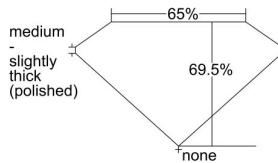

GIA®

FACSIMILE

GIA REPORT 7496872279

Verify this report at GIA.edu

GIA NATURAL DIAMOND DOSSIER®

July 10, 2024
GIA Report Number 7496872279
Shape and Cutting Style ..... **Cut-Cornered Rectangular Modified Brilliant**
Measurements ..... 5.47 x 4.09 x 2.84 mm

GRADING RESULTS

Carat Weight ..... 0.51 carat
Color Grade ..... D
Clarity Grade ..... Internally Flawless

ADDITIONAL GRADING INFORMATION

Polish ..... Excellent
Symmetry ..... Very Good
Fluorescence ..... None
Clarity Characteristics ..... Minor Details of Polish
Inscription(s): GIA 7496872279

PROPORTIONS

Profile not to actual proportions

GRADING SCALES

GIA COLOR SCALE		GIA CLARITY SCALE			
COLORLESS	D	VERY VERY SLIGHTLY INCLUDED	FLAWLESS		
	E		INTERNALLY FLAWLESS		
	F	VERY SLIGHTLY INCLUDED	VVS₁		
	G		VVS₂		
	H		VS₁		
	NEAR COLORLESS	I	SLIGHTLY INCLUDED	VS₂	
		J		SI₁	
		FAINT	K	INCLUDED	SI₂
			L		I₁
			M		I₂
VERT LIGHT	N	LIGHT	I₃		
	O				
	P				
	Q				
	R