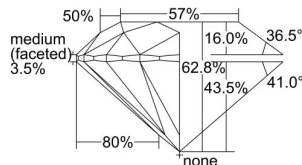

GIA®

FACSIMILE

GIA REPORT

7496873261

Verify this report at GIA.edu

GIA NATURAL DIAMOND DOSSIER®

July 10, 2024
GIA Report Number **7496873261**
Shape and Cutting Style ..... **Round Brilliant**
Measurements ..... **3.91 - 3.93 x 2.46 mm**

GRADING RESULTS

Carat Weight ..... **0.23 carat**
Color Grade ..... **D**
Clarity Grade **S11**
Cut Grade ..... **Excellent**

ADDITIONAL GRADING INFORMATION

Polish ..... **Excellent**
Symmetry ..... **Excellent**
Fluorescence ..... **None**
Clarity Characteristics..... **Crystal, Cloud**
Inscription(s): **GIA 7496873261**

PROPORTIONS

Profile to actual proportions

GRADING SCALES

GIA COLOR SCALE

COLORLESS	D
	E
	F
	G
	H
	I
	J
NEAR COLORLESS	K
	L
	M
	N
	O
	P
	Q
	R
	S
	T
	U
	V
	W
	X
	Y
LIGHT	Z

GIA CLARITY SCALE

FLAWLESS	VERY VERY SLIGHTLY INCLUDED	VVS₁	VVS₂	VS₁	VS₂	S1₁	S1₂	I₁	I₂	I₃	
											INTERNALLY FLAWLESS

GIA CUT SCALE

EXCELLENT
VERY GOOD
GOOD
FAIR
POOR