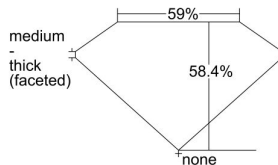

GIA®

FACSIMILE

GIA REPORT

7496873759

Verify this report at GIA.edu

GIA NATURAL DIAMOND DOSSIER®

July 10, 2024

GIA Report Number 7496873759

Shape and Cutting Style ..... Heart Brilliant

Measurements ..... 4.84 x 5.63 x 3.29 mm

GRADING RESULTS

Carat Weight ..... 0.51 carat

Color Grade ..... D

Clarity Grade VVS2

ADDITIONAL GRADING INFORMATION

Polish ..... Excellent

Symmetry ..... Excellent

Fluorescence ..... Faint

Clarity Characteristics ..... Crystal

Inscription(s): GIA 7496873759

PROPORTIONS

Profile not to actual proportions

GRADING SCALES

GIA COLOR SCALE		GIA CLARITY SCALE			
COLORLESS	D	VERY VERY SLIGHTLY INCLUDED	FLAWLESS		
	E		INTERNALLY FLAWLESS		
	F	VERY SLIGHTLY INCLUDED	VVS₁		
	G		VVS₂		
	H		VS₁		
	NEAR COLORLESS	I	SLIGHTLY INCLUDED	VS₂	
		J		SI₁	
		FAINT	K	INCLUDED	SI₂
			L		I₁
			M		I₂
N			I₃		
VERT LIGHT	O	LIGHT			
	P				
	Q				
	R				
	S				
	T				
LIGHT	U				
	V				
	W				
	X				
Y					
Z