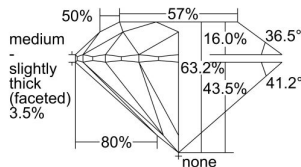

GIA®

FACSIMILE

GIA REPORT

7496874400

Verify this report at GIA.edu

GIA NATURAL DIAMOND DOSSIER®

July 10, 2024
GIA Report Number **7496874400**
Shape and Cutting Style ..... **Round Brilliant**
Measurements ..... **5.34 - 5.38 x 3.39 mm**

GRADING RESULTS

Carat Weight ..... **0.60 carat**
Color Grade ..... **K**
Clarity Grade **VVS2**
Cut Grade ..... **Excellent**

ADDITIONAL GRADING INFORMATION

Polish ..... **Very Good**
Symmetry ..... **Excellent**
Fluorescence ..... **Faint**
Clarity Characteristics. **Needle, Cavity, Pinpoint, Indented Natural**
Inscription(s): **GIA 7496874400**

PROPORTIONS

Profile to actual proportions

GRADING SCALES

GIA COLOR SCALE	GIA CLARITY SCALE	GIA CUT SCALE	
D	FLAWLESS	EXCELLENT	
E	INTERNALLY FLAWLESS		
F		VVS₁	VERY GOOD
G	VVS₂		
H	VS₁	GOOD	
I	VS₂		
J	SI₁	FAIR	
K	SI₂		
L	I₁	POOR	
M			
N			
O	I₂		
P			
Q			
R	I₃		
S			
T			
U			
V			
W			
X			
Y			
Z