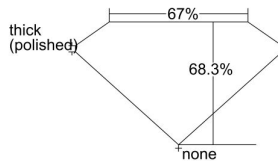

GIA®

FACSIMILE

GIA REPORT 7496874969

Verify this report at GIA.edu

GIA NATURAL DIAMOND DOSSIER®

July 10, 2024
GIA Report Number **7496874969**
Shape and Cutting Style ..... **Cut-Cornered Rectangular Modified Brilliant**
Measurements ..... **6.24 x 4.79 x 3.27 mm**

GRADING RESULTS

Carat Weight ..... **0.90 carat**
Color Grade ..... **H**
Clarity Grade **VVS1**

ADDITIONAL GRADING INFORMATION

Polish ..... **Excellent**
Symmetry ..... **Excellent**
Fluorescence ..... **None**
Clarity Characteristics ..... **Pinpoint**
Inscription(s): **GIA 7496874969**

PROPORTIONS

Profile not to actual proportions

GRADING SCALES

GIA COLOR SCALE		GIA CLARITY SCALE			
COLORLESS	D	VERY VERY SLIGHTLY INCLUDED	FLAWLESS		
	E		INTERNALLY FLAWLESS		
	F	VERY SLIGHTLY INCLUDED	VVS₁		
	G		VVS₂		
	H		VS₁		
	NEAR COLORLESS	I	SLIGHTLY INCLUDED	VS₂	
		J		SI₁	
		FAINT	K	INCLUDED	SI₂
			L		I₁
			M		I₂
VERT LIGHT	N	LIGHT	I₃		
	O				
	P				
	Q				
	R				
	S				
	T