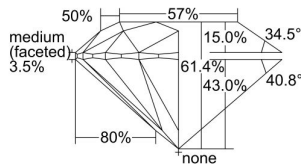

GIA®

FACSIMILE

GIA REPORT 7496876689

Verify this report at GIA.edu

GIA NATURAL DIAMOND DOSSIER®

July 09, 2024
GIA Report Number **7496876689**
Shape and Cutting Style ..... **Round Brilliant**
Measurements ..... **4.47 - 4.49 x 2.75 mm**

GRADING RESULTS

Carat Weight ..... **0.33 carat**
Color Grade ..... **D**
Clarity Grade **VS2**
Cut Grade ..... **Excellent**

ADDITIONAL GRADING INFORMATION

Polish ..... **Excellent**
Symmetry ..... **Excellent**
Fluorescence ..... **None**
Clarity Characteristics..... **Cloud, Crystal**
Inscription(s): **GIA 7496876689**

PROPORTIONS

Profile to actual proportions

GRADING SCALES

GIA
COLOR
SCALE

COLORLESS	D
	E
	F
	G
	H
	I
	J
NEAR COLORLESS	K
	L
Faint	M
	N
	O
	P
	Q
Very Light	R
	S
	T
	U
	V
	W
	X
	Y
Light	Z

GIA
CLARITY
SCALE

	FLAWLESS
	INTERNALLY FLAWLESS
VERY VERY SLIGHTLY INCLUDED	VVS₁
	VVS₂
VERY SLIGHTLY INCLUDED	VS₁
	VS₂
SLIGHTLY INCLUDED	SI₁
	SI₂
	I₁
	I₂
INCLUDED	I₃

GIA
CUT
SCALE

	EXCELLENT
	VERY GOOD
	GOOD
	FAIR
	POOR