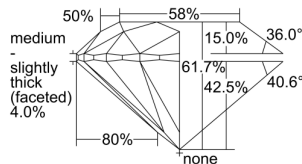

GIA®

FACSIMILE

GIA REPORT

7496889462

Verify this report at GIA.edu

GIA NATURAL DIAMOND DOSSIER®

July 12, 2024
GIA Report Number **7496889462**
Shape and Cutting Style ..... **Round Brilliant**
Measurements ..... **5.06 - 5.09 x 3.13 mm**

GRADING RESULTS

Carat Weight ..... **0.50 carat**
Color Grade ..... **G**
Clarity Grade **VS2**
Cut Grade ..... **Excellent**

ADDITIONAL GRADING INFORMATION

Polish ..... **Excellent**
Symmetry ..... **Excellent**
Fluorescence ..... **Faint**
Clarity Characteristics ..... **Cloud**
Inscription(s): **GIA 7496889462**

PROPORTIONS

Profile to actual proportions

GRADING SCALES

GIA COLOR SCALE	GIA CLARITY SCALE	GIA CUT SCALE	
D	FLAWLESS	EXCELLENT	
E	INTERNALLY FLAWLESS		
F		VVS₁	VERY GOOD
G	VVS₂		
H	VS₁	GOOD	
I	VS₂		
J	SI₁	FAIR	
K	SI₂		
L	I₁	POOR	
M			
N			
O	I₂		
P			
Q	I₃		
R			
S			
T			
U			
V			
W			
X			
Y			
Z