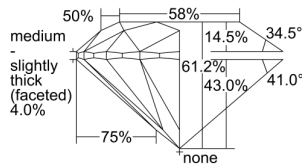

GIA®

FACSIMILE

GIA REPORT

7496893437

Verify this report at GIA.edu

GIA NATURAL DIAMOND DOSSIER®

July 10, 2024
GIA Report Number **7496893437**
Shape and Cutting Style ..... **Round Brilliant**
Measurements ..... **4.31 - 4.34 x 2.65 mm**

GRADING RESULTS

Carat Weight ..... **0.30 carat**
Color Grade ..... **I**
Clarity Grade **S11**
Cut Grade ..... **Excellent**

ADDITIONAL GRADING INFORMATION

Polish ..... **Excellent**
Symmetry ..... **Excellent**
Fluorescence ..... **None**
Clarity Characteristics..... **Cloud, Feather, Crystal**
Inscription(s): **GIA 7496893437**

PROPORTIONS

Profile to actual proportions

GRADING SCALES

GIA COLOR SCALE

COLORESS	D
	E
	F
	G
	H
	I
	J
NEAR COLORESS	K
	L
FAINI	M
	N
	O
	P
	Q
VERY LIGHT	R
	S
	T
	U
	V
	W
	X
	Y
LIGHT	Z

GIA CLARITY SCALE

VERY VERY SLIGHTLY INCLUDED	FLAWLESS
	INTERNALLY FLAWLESS
VERY SLIGHTLY INCLUDED	VVS₁
	VVS₂
SLIGHTLY INCLUDED	VS₁
	VS₂
INCLUDED	SI₁
	SI₂
	I₁
	I₂
	I₃

GIA CUT SCALE

EXCELLENT
VERY GOOD
GOOD
FAIR
POOR