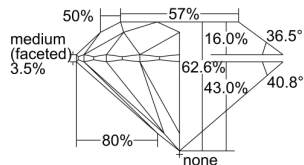

GIA®

FACSIMILE

GIA REPORT

7496894847

Verify this report at GIA.edu

GIA NATURAL DIAMOND DOSSIER®

July 12, 2024
GIA Report Number **7496894847**
Shape and Cutting Style ..... **Round Brilliant**
Measurements ..... **4.29 - 4.31 x 2.69 mm**

GRADING RESULTS

Carat Weight ..... **0.30 carat**
Color Grade ..... **F**
Clarity Grade **S12**
Cut Grade ..... **Excellent**

ADDITIONAL GRADING INFORMATION

Polish ..... **Excellent**
Symmetry ..... **Excellent**
Fluorescence ..... **None**
Clarity Characteristics..... **Crystal, Cloud**
Inscription(s): **GIA 7496894847**

PROPORTIONS

Profile to actual proportions

GRADING SCALES

GIA COLOR SCALE

COLORESS	D
	E
	F
	G
	H
	I
	J
NEAR COLORESS	K
	L
Faint	M
	N
	O
	P
	Q
	R
	S
	T
	U
	V
	W
	X
	Y
Light	Z

GIA CLARITY SCALE

VERY VERY SLIGHTLY INCLUDED	FLAWLESS
	INTERNALLY FLAWLESS
VERY SLIGHTLY INCLUDED	VVS₁
	VVS₂
SLIGHTLY INCLUDED	VS₁
	VS₂
INCLUDED	I₁
	I₂
	I₃

GIA CUT SCALE

EXCELLENT	VERY GOOD	GOOD	FAIR	POOR