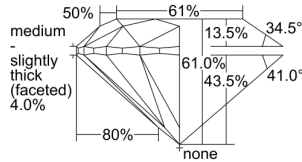

GIA®

FACSIMILE

GIA REPORT

7496897290

Verify this report at GIA.edu

GIA NATURAL DIAMOND DOSSIER®

July 11, 2024
GIA Report Number **7496897290**
Shape and Cutting Style ..... **Round Brilliant**
Measurements ..... **4.79 - 4.82 x 2.93 mm**

GRADING RESULTS

Carat Weight ..... **0.42 carat**
Color Grade ..... **E**
Clarity Grade **VVS1**
Cut Grade ..... **Excellent**

ADDITIONAL GRADING INFORMATION

Polish ..... **Excellent**
Symmetry ..... **Excellent**
Fluorescence ..... **None**
Clarity Characteristics..... **Pinpoint, Cavity**
Inscription(s): **GIA 7496897290**

PROPORTIONS

Profile to actual proportions

GRADING SCALES

GIA COLOR SCALE

COLORESS	D
	E
	F
	G
	H
	I
	J
NEAR COLORESS	K
	L
FAINT	M
	N
	O
	P
	Q
VERY LIGHT	R
	S
	T
	U
	V
	W
	X
	Y
LIGHT	Z

GIA CLARITY SCALE

FLAWLESS	INTERNAL FLAWLESS	EXCELLENT		
VVS₁	VVS₂	VERY GOOD		
VS₁	VS₂	GOOD		
SI₁	SI₂	FAIR		
I₁	I₂	POOR		
			I₃	

GIA CUT SCALE

EXCELLENT
VERY GOOD
GOOD
FAIR
POOR