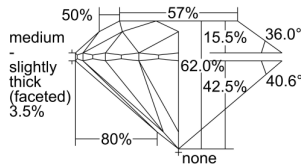

GIA®

FACSIMILE

GIA REPORT

7496904720

Verify this report at GIA.edu

GIA NATURAL DIAMOND DOSSIER®

July 11, 2024
GIA Report Number **7496904720**
Shape and Cutting Style ..... **Round Brilliant**
Measurements ..... **4.75 - 4.76 x 2.95 mm**

GRADING RESULTS

Carat Weight ..... **0.41 carat**
Color Grade ..... **G**
Clarity Grade **S11**
Cut Grade ..... **Excellent**

ADDITIONAL GRADING INFORMATION

Polish ..... **Excellent**
Symmetry ..... **Excellent**
Fluorescence ..... **Medium Blue**
Clarity Characteristics..... **Cloud, Crystal, Feather, Cavity**
Inscription(s): **GIA 7496904720**

PROPORTIONS

Profile to actual proportions

GRADING SCALES

GIA COLOR SCALE	GIA CLARITY SCALE	GIA CUT SCALE	
D	FLAWLESS	EXCELLENT	
E	INTERNALLY FLAWLESS		
F		VVS₁	VERY GOOD
G	VVS₂		
H	VS₁	GOOD	
I	VS₂		
J	S1₁	FAIR	
K	S1₂		
L	I₁	POOR	
M	I₂		
N	I₃		
O			
P			
Q			
R			
S			
T			
U			
V			
W			
X			
Y			
Z