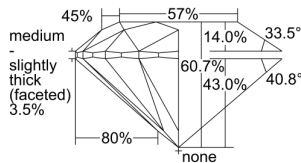

GIA®

FACSIMILE

GIA REPORT 7496905336

Verify this report at GIA.edu

GIA NATURAL DIAMOND DOSSIER®

July 11, 2024
GIA Report Number **7496905336**
Shape and Cutting Style ..... **Round Brilliant**
Measurements ..... **4.31 - 4.33 x 2.62 mm**

GRADING RESULTS

Carat Weight ..... **0.30 carat**
Color Grade ..... **E**
Clarity Grade **S11**
Cut Grade ..... **Excellent**

ADDITIONAL GRADING INFORMATION

Polish ..... **Excellent**
Symmetry ..... **Excellent**
Fluorescence ..... **None**
Clarity Characteristics..... **Feather, Cloud**
Inscription(s): **GIA 7496905336**

PROPORTIONS

Profile to actual proportions

GRADING SCALES

GIA COLOR SCALE

COLOURESS	D
	E
	F
	G
	H
	I
	J
NEAR COLOURESS	K
	L
FAINT	M
	N
	O
	P
	Q
VERY LIGHT	R
	S
	T
	U
	V
	W
	X
	Y
LIGHT	Z

GIA CLARITY SCALE

FLAWLESS	VERY VERY SLIGHTLY INCLUDED	VVS₁	VVS₂	VS₁	VS₂	S1₁	S1₂	I₁	I₂	I₃	
											INTERNALLY FLAWLESS

GIA CUT SCALE

EXCELLENT
VERY GOOD
GOOD
FAIR
POOR