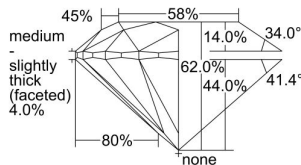

GIA®

FACSIMILE

GIA REPORT

7496909509

Verify this report at GIA.edu

GIA NATURAL DIAMOND DOSSIER®

July 15, 2024
GIA Report Number **7496909509**
Shape and Cutting Style ..... **Round Brilliant**
Measurements ..... **5.12 - 5.15 x 3.19 mm**

GRADING RESULTS

Carat Weight ..... **0.51 carat**
Color Grade ..... **F**
Clarity Grade **VS1**
Cut Grade ..... **Excellent**

ADDITIONAL GRADING INFORMATION

Polish ..... **Excellent**
Symmetry ..... **Excellent**
Fluorescence ..... **None**
Clarity Characteristics..... **Needle, Pinpoint, Indented Natural**
Inscription(s): **GIA 7496909509**

PROPORTIONS

Profile to actual proportions

GRADING SCALES

GIA COLOR SCALE	GIA CLARITY SCALE	GIA CUT SCALE
D	FLAWLESS	EXCELLENT
E	FLAWLESS	
F	INTERNALLY FLAWLESS	VERY GOOD
G	FLAWLESS	
H	VVS₁	GOOD
I	VVS₂	
J	VS₁	FAIR
K	VS₂	
L	SI₁	POOR
M	SI₂	
N	I₁	
O	I₂	
P	I₃	
Q		
R		
S		
T		
U		
V		
W		
X		
Y		
Z