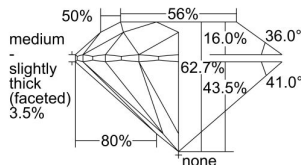

GIA®

FACSIMILE

GIA REPORT 7496911323

Verify this report at GIA.edu

GIA NATURAL DIAMOND DOSSIER®

July 16, 2024
GIA Report Number 7496911323
Shape and Cutting Style ..... Round Brilliant
Measurements ..... 4.69 - 4.71 x 2.94 mm

GRADING RESULTS

Carat Weight ..... 0.40 carat
Color Grade ..... H
Clarity Grade S11
Cut Grade ..... Excellent

ADDITIONAL GRADING INFORMATION

Polish ..... Excellent
Symmetry ..... Excellent
Fluorescence ..... None
Clarity Characteristics ..... Cloud, Crystal
Inscription(s): GIA 7496911323

PROPORTIONS

Profile to actual proportions

GRADING SCALES

GIA COLOR SCALE

COLOURESS	D
	E
	F
	G
	H
	I
	J
NEAR COLOURESS	K
	L
Faint	M
	N
	O
	P
	Q
Very Light	R
	S
	T
	U
	V
	W
	X
	Y
Light	Z

GIA CLARITY SCALE

VERY VERY SLIGHTLY INCLUDED	FLAWLESS
	INTERNALLY FLAWLESS
VERY SLIGHTLY INCLUDED	VVS₁
	VVS₂
SLIGHTLY INCLUDED	VS₁
	VS₂
INCLUDED	I₁
	I₂
	I₃

GIA CUT SCALE

EXCELLENT
VERY GOOD
GOOD
FAIR
POOR