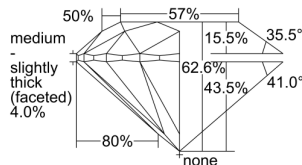

GIA®

FACSIMILE

GIA REPORT

7496911622

Verify this report at GIA.edu

GIA NATURAL DIAMOND DOSSIER®

July 16, 2024
GIA Report Number **7496911622**
Shape and Cutting Style ..... **Round Brilliant**
Measurements ..... **4.86 - 4.89 x 3.05 mm**

GRADING RESULTS

Carat Weight ..... **0.45 carat**
Color Grade ..... **H**
Clarity Grade **VS1**
Cut Grade ..... **Excellent**

ADDITIONAL GRADING INFORMATION

Polish ..... **Very Good**
Symmetry ..... **Excellent**
Fluorescence ..... **None**
Clarity Characteristics..... **Cloud, Feather, Pinpoint**
Inscription(s): **GIA 7496911622**

PROPORTIONS

Profile to actual proportions

GRADING SCALES

GIA COLOR SCALE

COLOURLESS	D
	E
	F
	G
	H
	I
	J
NEAR COLOURLESS	K
	L
Faint	M
	N
	O
	P
	Q
	R
	S
	T
	U
	V
	W
	X
	Y
Light	Z

GIA CLARITY SCALE

FLAWLESS	VERY VERY SLIGHTLY INCLUDED	VVS₁	VERY SLIGHTLY INCLUDED	SI₁	SLIGHTLY INCLUDED	I₁	
							FLAWLESS
INTERNALLY FLAWLESS	VERY SLIGHTLY INCLUDED	VVS₂	VERY SLIGHTLY INCLUDED	SI₂	SLIGHTLY INCLUDED	I₂	
		VS₁				I₃	
	VS₂						

GIA CUT SCALE

EXCELLENT
VERY GOOD
GOOD
FAIR
POOR