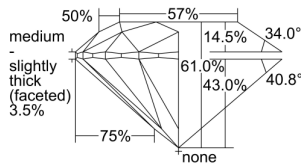

GIA®

FACSIMILE

GIA REPORT 7496913823

Verify this report at GIA.edu

GIA NATURAL DIAMOND DOSSIER®

July 12, 2024
GIA Report Number **7496913823**
Shape and Cutting Style ..... **Round Brilliant**
Measurements ..... **5.82 - 5.86 x 3.56 mm**

GRADING RESULTS

Carat Weight ..... **0.74 carat**
Color Grade ..... **I**
Clarity Grade **VVS1**
Cut Grade ..... **Excellent**

ADDITIONAL GRADING INFORMATION

Polish ..... **Excellent**
Symmetry ..... **Excellent**
Fluorescence ..... **None**
Clarity Characteristics ..... **Pinpoint**
Inscription(s): **GIA 7496913823**

PROPORTIONS

Profile to actual proportions

GRADING SCALES

GIA COLOR SCALE

COLORLESS	D
	E
	F
	G
	H
	I
	J
NEAR COLORLESS	K
	L
FAIN	M
	N
	O
	P
	Q
VERY LIGHT	R
	S
	T
	U
	V
	W
	X
	Y
LIGHT	Z

GIA CLARITY SCALE

	FLAWLESS
	INTERNALLY FLAWLESS
VERY VERY SLIGHTLY INCLUDED	VVS₁
	VVS₂
VERY SLIGHTLY INCLUDED	VS₁
	VS₂
SLIGHTLY INCLUDED	SI₁
	SI₂
INCLUDED	I₁
	I₂
	I₃

GIA CUT SCALE

	EXCELLENT
	VERY GOOD
	GOOD
	FAIR
	POOR