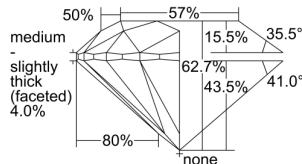

GIA®

FACSIMILE

GIA REPORT 7496914306

Verify this report at GIA.edu

GIA NATURAL DIAMOND DOSSIER®

July 12, 2024
GIA Report Number **7496914306**
Shape and Cutting Style ..... **Round Brilliant**
Measurements ..... **4.46 - 4.50 x 2.81 mm**

GRADING RESULTS

Carat Weight ..... **0.35 carat**
Color Grade ..... **K**
Clarity Grade **VVS1**
Cut Grade ..... **Excellent**

ADDITIONAL GRADING INFORMATION

Polish ..... **Excellent**
Symmetry ..... **Excellent**
Fluorescence ..... **None**
Clarity Characteristics ..... **Feather**
Inscription(s): **GIA 7496914306**

PROPORTIONS

Profile to actual proportions

GRADING SCALES

GIA COLOR SCALE	GIA CLARITY SCALE	GIA CUT SCALE	
D	FLAWLESS	EXCELLENT	
E	INTERNALLY FLAWLESS		
F		VVS₁	VERY GOOD
G	VVS₂		
H	VS₁	GOOD	
I	VS₂		
J	SI₁	FAIR	
K	SI₂		
L	I₁	POOR	
M	I₂		
N	I₃		
O			
P			
Q			
R			
S			
T			
U			
V			
W			
X			
Y			
Z